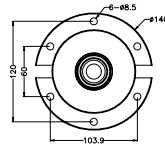

**YK-GS415**

**► SPECIFICATION**

<b>COLOR RANGE</b>	RGBA/RGBW(WW)/RGBW(CW)/RGB/DW/White (White=2400K, 2700K, 3000K, 3500K, 4000K, 5000K, 6000K)
<b>SOURCE LIFE</b>	50,000 hours at 70% lumen maintenance at 25degC
<b>LED TYPE</b>	High Power LEDs
<b>LIGHT SOURCE</b>	4pcs
<b>BEAM ANGLE</b>	5deg(only for white) 10deg/25deg/40deg/20x40deg/10x35deg/ 10x60deg/30x60deg available
<b>POWER CONSUMPTION</b>	30W Max.
<b>FLEX LUMINOUS</b>	827lm (RGBW @10deg); 1535lm (4000K @10deg)
<b>CRI</b>	Above 82(can be 92 upon the customized request)
<b>CONNECTION</b>	6-Pin AC/DMX cable in and cable out with IP connectors for daisy chain
<b>CONTROLLED</b>	AC100~240V Input, Integrated PSU & DMX/RDM control & addressed by RDM Tester or DALI dimmable or 0~10 dimmable
<b>LISTING</b>	CE/SAA/C-TICK(RCM)/LM79/TM-21/IP66
<b>IK RATING</b>	IK 07
<b>HOUSING MATERIAL</b>	Die-casting aluminum(black:RAL9005/grey:RAL80147/red:RAL3005)
<b>STORAGE TEMP.</b>	-40degC~+80degC
<b>OPERATING TEMP.</b>	-20degC~+60degC
<b>DIMENSIONS</b>	Dia.165mmx223mm(H) with yoke system
<b>WEIGHT</b>	3Kgs
<b>ACCESSORIES</b>	Half/Full snoot/Crossed louver/Suspension rod(separately ordered)

**► DIMENSIONS**

**DIMENSIONS**

**Full Snoot**

**Half Snoot**

**Crossed Louver**

**Suspension Rod System**