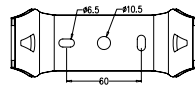

**YK-GS415**

**► SPECIFICATION**

<b>COLOR RANGE</b>	RGBA/RGBW(WW)/RGBW(CW)/RGB/DW/White (White=2400K, 2700K, 3000K, 3500K, 4000K, 5000K, 6000K)
<b>SOURCE LIFE</b>	50,000 hours at 70% lumen maintenance at 25degC
<b>LED TYPE</b>	High Power LEDs
<b>LIGHT SOURCE</b>	4pcs
<b>BEAM ANGLE</b>	5deg(only for white) 10deg/25deg/40deg/20x40deg/10x35deg/ 10x60deg/30x60deg available
<b>POWER CONSUMPTION</b>	30W Max.
<b>FLEX LUMINOUS</b>	827lm (RGBW @10deg); 1535lm (4000K @10deg)
<b>CRI</b>	Above 82(can be 92 upon the customized request)
<b>CONNECTION</b>	6-Pin AC/DMX cable in and cable out with IP connectors for daisy chain
<b>CONTROLLED</b>	AC100~240V Input, Integrated PSU & DMX/RDM control & addressed by RDM Tester or DALI dimmable or 0~10 dimmable
<b>LISTING</b>	CE/SAA/C-TICK(RCM)/LM79/TM-21/IP66
<b>IK RATING</b>	IK 07
<b>HOUSING MATERIAL</b>	Die-casting aluminum(black:RAL9005/grey:RAL80147/red:RAL3005)
<b>STORAGE TEMP.</b>	-40degC~+80degC
<b>OPERATING TEMP.</b>	-20degC~+60degC
<b>DIMENSIONS</b>	Dia.165mmx223mm(H) with yoke system
<b>WEIGHT</b>	3Kgs
<b>ACCESSORIES</b>	Half/Full snoot/Crossed louver/Suspension rod(separately ordered)

**► DIMENSIONS**

**DIMENSIONS**

**Full Snoot**

**Half Snoot**

**Crossed Louver**

**Suspension Rod System**