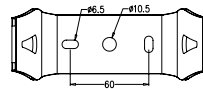

**YK-GS415**

**► SPECIFICATION**

<b>COLOR RANGE</b>	RGBA/RGBW(WW)/RGBW(CW)/RGB/DW/White (White=2400K, 2700K, 3000K, 3500K, 4000K, 5000K, 6000K)
<b>SOURCE LIFE</b>	50,000 hours at 70% lumen maintenance at 25degC
<b>LED TYPE</b>	High Power LEDs
<b>LIGHT SOURCE</b>	4pcs
<b>BEAM ANGLE</b>	5deg(only for white) 10deg/25deg/40deg/20x40deg/10x35deg/ 10x60deg/30x60deg available
<b>POWER CONSUMPTION</b>	30W Max.
<b>FLEX LUMINOUS</b>	827lm (RGBW @10deg); 1535lm (4000K @10deg)
<b>CRI</b>	Above 82(can be 92 upon the customized request)
<b>CONNECTION</b>	6-Pin AC/DMX cable in and cable out with IP connectors for daisy chain
<b>CONTROLLED</b>	AC100~240V Input, Integrated PSU & DMX/RDM control & addressed by RDM Tester or DALI dimmable or 0~10 dimmable
<b>LISTING</b>	CE/SAA/C-TICK(RCM)/LM79/TM-21/IP66
<b>IK RATING</b>	IK 07
<b>HOUSING MATERIAL</b>	Die-casting aluminum(black:RAL9005/grey:RAL80147/red:RAL3005)
<b>STORAGE TEMP.</b>	-40degC~+80degC
<b>OPERATING TEMP.</b>	-20degC~+60degC
<b>DIMENSIONS</b>	Dia.165mmx223mm(H) with yoke system
<b>WEIGHT</b>	3Kgs
<b>ACCESSORIES</b>	Half/Full snoot/Crossed louver/Suspension rod(separately ordered)

**► DIMENSIONS**

**DIMENSIONS**

**Full Snoot**

**Half Snoot**

**Crossed Louver**

**Suspension Rod System**