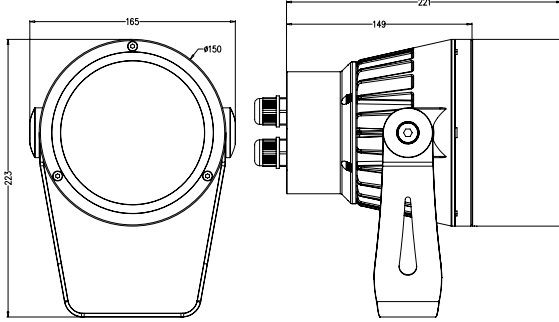

**YK-GS415**

**► SPECIFICATION**

<b>COLOR RANGE</b>	RGBA/RGBW(WW)/RGBW(CW)/RGB/DW/White (White=2400K, 2700K, 3000K, 3500K, 4000K, 5000K, 6000K)
<b>SOURCE LIFE</b>	50,000 hours at 70% lumen maintenance at 25degC
<b>LED TYPE</b>	High Power LEDs
<b>LIGHT SOURCE</b>	4pcs
<b>BEAM ANGLE</b>	5deg(only for white) 10deg/25deg/40deg/20x40deg/10x35deg/ 10x60deg/30x60deg available
<b>POWER CONSUMPTION</b>	30W Max.
<b>FLEX LUMINOUS</b>	827lm (RGBW @10deg); 1535lm (4000K @10deg)
<b>CRI</b>	Above 82(can be 92 upon the customized request)
<b>CONNECTION</b>	6-Pin AC/DMX cable in and cable out with IP connectors for daisy chain
<b>CONTROLLED</b>	AC100~240V Input, Integrated PSU & DMX/RDM control & addressed by RDM Tester or DALI dimmable or 0~10 dimmable
<b>LISTING</b>	CE/SAA/C-TICK(RCM)/LM79/TM-21/IP66
<b>IK RATING</b>	IK 07
<b>HOUSING MATERIAL</b>	Die-casting aluminum(black:RAL9005/grey:RAL80147/red:RAL3005)
<b>STORAGE TEMP.</b>	-40degC~+80degC
<b>OPERATING TEMP.</b>	-20degC~+60degC
<b>DIMENSIONS</b>	Dia.165mmx223mm(H) with yoke system
<b>WEIGHT</b>	3Kgs
<b>ACCESSORIES</b>	Half/Full snoot/Crossed louver/Suspension rod(separately ordered)

**► DIMENSIONS**

**DIMENSIONS**

**Full Snoot**

**Half Snoot**

**Crossed Louver**

**Suspension Rod System**