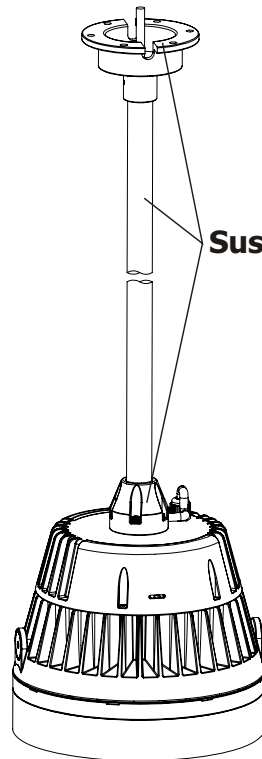

**YK-GS415**

**► SPECIFICATION**

<b>COLOR RANGE</b>	RGBA/RGBW(WW)/RGBW(CW)/RGB/DW/White (White=2400K, 2700K, 3000K, 3500K, 4000K, 5000K, 6000K)
<b>SOURCE LIFE</b>	50,000 hours at 70% lumen maintenance at 25degC
<b>LED TYPE</b>	High Power LEDs
<b>LIGHT SOURCE</b>	4pcs
<b>BEAM ANGLE</b>	5deg(only for white) 10deg/25deg/40deg/20x40deg/10x35deg/ 10x60deg/30x60deg available
<b>POWER CONSUMPTION</b>	30W Max.
<b>FLEX LUMINOUS</b>	827lm (RGBW @10deg); 1535lm (4000K @10deg)
<b>CRI</b>	Above 82(can be 92 upon the customized request)
<b>CONNECTION</b>	6-Pin AC/DMX cable in and cable out with IP connectors for daisy chain
<b>CONTROLLED</b>	AC100~240V Input, Integrated PSU & DMX/RDM control & addressed by RDM Tester or DALI dimmable or 0~10 dimmable
<b>LISTING</b>	CE/SAA/C-TICK(RCM)/LM79/TM-21/IP66
<b>IK RATING</b>	IK 07
<b>HOUSING MATERIAL</b>	Die-casting aluminum(black:RAL9005/grey:RAL80147/red:RAL3005)
<b>STORAGE TEMP.</b>	-40degC~+80degC
<b>OPERATING TEMP.</b>	-20degC~+60degC
<b>DIMENSIONS</b>	Dia.165mmx223mm(H) with yoke system
<b>WEIGHT</b>	3Kgs
<b>ACCESSORIES</b>	Half/Full snoot/Crossed louver/Suspension rod(separately ordered)

**► DIMENSIONS**

**DIMENSIONS**

**Full Snoot**

**Half Snoot**

**Crossed Louver**

**Suspension Rod System**