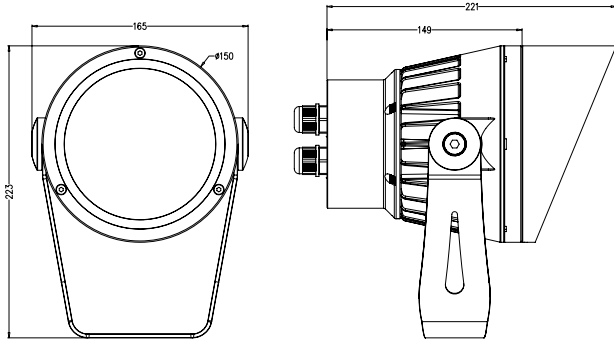

**YK-GS415**

**► SPECIFICATION**

<b>COLOR RANGE</b>	RGBA/RGBW(WW)/RGBW(CW)/RGB/DW/White (White=2400K, 2700K, 3000K, 3500K, 4000K, 5000K, 6000K)
<b>SOURCE LIFE</b>	50,000 hours at 70% lumen maintenance at 25degC
<b>LED TYPE</b>	High Power LEDs
<b>LIGHT SOURCE</b>	4pcs
<b>BEAM ANGLE</b>	5deg(only for white) 10deg/25deg/40deg/20x40deg/10x35deg/ 10x60deg/30x60deg available
<b>POWER CONSUMPTION</b>	30W Max.
<b>FLEX LUMINOUS</b>	827lm (RGBW @10deg); 1535lm (4000K @10deg)
<b>CRI</b>	Above 82(can be 92 upon the customized request)
<b>CONNECTION</b>	6-Pin AC/DMX cable in and cable out with IP connectors for daisy chain
<b>CONTROLLED</b>	AC100~240V Input, Integrated PSU & DMX/RDM control & addressed by RDM Tester or DALI dimmable or 0~10 dimmable
<b>LISTING</b>	CE/SAA/C-TICK(RCM)/LM79/TM-21/IP66
<b>IK RATING</b>	IK 07
<b>HOUSING MATERIAL</b>	Die-casting aluminum(black:RAL9005/grey:RAL80147/red:RAL3005)
<b>STORAGE TEMP.</b>	-40degC~+80degC
<b>OPERATING TEMP.</b>	-20degC~+60degC
<b>DIMENSIONS</b>	Dia.165mmx223mm(H) with yoke system
<b>WEIGHT</b>	3Kgs
<b>ACCESSORIES</b>	Half/Full snoot/Crossed louver/Suspension rod(separately ordered)

**► DIMENSIONS**

**DIMENSIONS**

**Full Snoot**

**Half Snoot**

**Crossed Louver**

**Suspension Rod System**