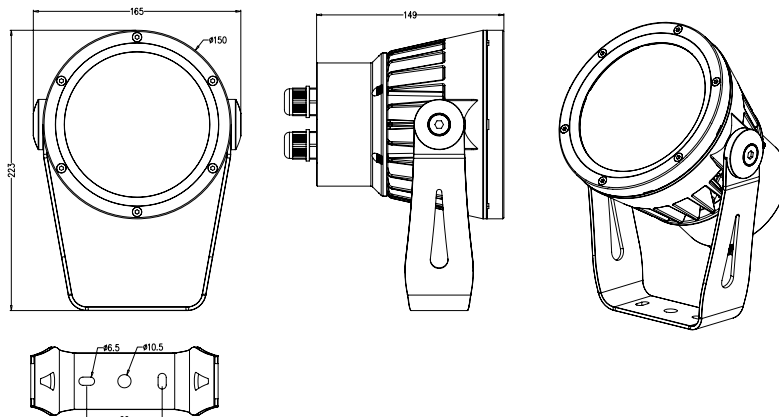

**YK-GS415**

**► SPECIFICATION**

<b>COLOR RANGE</b>	RGBA/RGBW(WW)/RGBW(CW)/RGB/DW/White (White=2400K, 2700K, 3000K, 3500K, 4000K, 5000K, 6000K)
<b>SOURCE LIFE</b>	50,000 hours at 70% lumen maintenance at 25degC
<b>LED TYPE</b>	High Power LEDs
<b>LIGHT SOURCE</b>	4pcs
<b>BEAM ANGLE</b>	5deg(only for white) 10deg/25deg/40deg/20x40deg/10x35deg/ 10x60deg/30x60deg available
<b>POWER CONSUMPTION</b>	30W Max.
<b>FLEX LUMINOUS</b>	827lm (RGBW @10deg); 1535lm (4000K @10deg)
<b>CRI</b>	Above 82(can be 92 upon the customized request)
<b>CONNECTION</b>	6-Pin AC/DMX cable in and cable out with IP connectors for daisy chain
<b>CONTROLLED</b>	AC100~240V Input, Integrated PSU & DMX/RDM control & addressed by RDM Tester or DALI dimmable or 0~10 dimmable
<b>LISTING</b>	CE/SAA/C-TICK(RCM)/LM79/TM-21/IP66
<b>IK RATING</b>	IK 07
<b>HOUSING MATERIAL</b>	Die-casting aluminum(black:RAL9005/grey:RAL80147/red:RAL3005)
<b>STORAGE TEMP.</b>	-40degC~+80degC
<b>OPERATING TEMP.</b>	-20degC~+60degC
<b>DIMENSIONS</b>	Dia.165mmx223mm(H) with yoke system
<b>WEIGHT</b>	3Kgs
<b>ACCESSORIES</b>	Half/Full snoot/Crossed louver/Suspension rod(separately ordered)

**► DIMENSIONS**

**DIMENSIONS**

**Full Snoot**

**Half Snoot**

**Crossed Louver**

**Suspension Rod System**