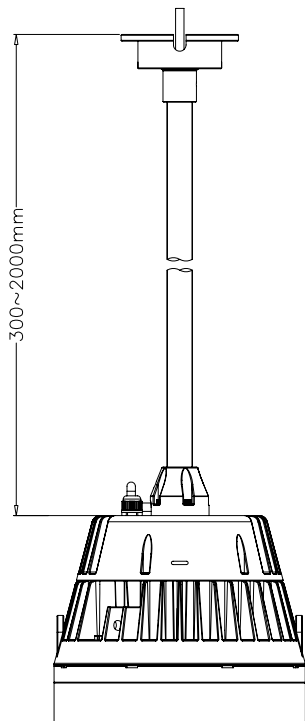

**YK-GS415**

**► SPECIFICATION**

<b>COLOR RANGE</b>	RGBA/RGBW(WW)/RGBW(CW)/RGB/DW/White (White=2400K, 2700K, 3000K, 3500K, 4000K, 5000K, 6000K)
<b>SOURCE LIFE</b>	50,000 hours at 70% lumen maintenance at 25degC
<b>LED TYPE</b>	High Power LEDs
<b>LIGHT SOURCE</b>	4pcs
<b>BEAM ANGLE</b>	5deg(only for white) 10deg/25deg/40deg/20x40deg/10x35deg/ 10x60deg/30x60deg available
<b>POWER CONSUMPTION</b>	30W Max.
<b>FLEX LUMINOUS</b>	827lm (RGBW @10deg); 1535lm (4000K @10deg)
<b>CRI</b>	Above 82(can be 92 upon the customized request)
<b>CONNECTION</b>	6-Pin AC/DMX cable in and cable out with IP connectors for daisy chain
<b>CONTROLLED</b>	AC100~240V Input, Integrated PSU & DMX/RDM control & addressed by RDM Tester or DALI dimmable or 0~10 dimmable
<b>LISTING</b>	CE/SAA/C-TICK(RCM)/LM79/TM-21/IP66
<b>IK RATING</b>	IK 07
<b>HOUSING MATERIAL</b>	Die-casting aluminum(black:RAL9005/grey:RAL80147/red:RAL3005)
<b>STORAGE TEMP.</b>	-40degC~+80degC
<b>OPERATING TEMP.</b>	-20degC~+60degC
<b>DIMENSIONS</b>	Dia.165mmx223mm(H) with yoke system
<b>WEIGHT</b>	3Kgs
<b>ACCESSORIES</b>	Half/Full snoot/Crossed louver/Suspension rod(separately ordered)

**► DIMENSIONS**

**DIMENSIONS**

**Full Snoot**

**Half Snoot**

**Crossed Louver**

**Suspension Rod System**