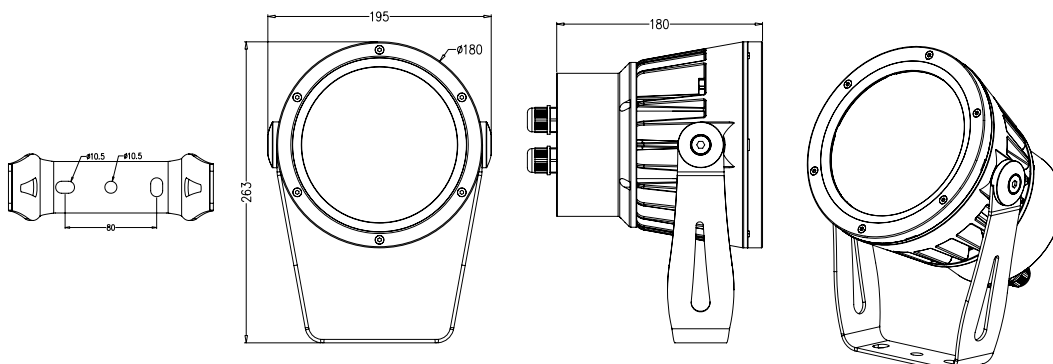

**YK-GS416**

**► SPECIFICATION**

<b>COLOR RANGE</b>	RGBA/RGBW(WW)/RGBW(CW)/RGB/DW/White (White=2400K, 2700K, 3000K, 3500K, 4000K, 5000K, 6000K)
<b>SOURCE LIFE</b>	50,000 hours at 70% lumen maintenance at 25degC
<b>LED TYPE</b>	High Power LEDs
<b>LIGHT SOURCE</b>	7pcs
<b>BEAM ANGLE</b>	5deg(only for white) 10deg/25deg/40deg/20x40deg/10x35deg/ 10x60deg/30x60deg available
<b>POWER CONSUMPTION</b>	40~72W
<b>FLEX LUMINOUS</b>	1798lm (RGBW @10deg); 4201lm (3000K @10x35deg)
<b>CRI</b>	Above 82(can be 92 upon the customized request)
<b>CONNECTION</b>	6-Pin AC/DMX cable in and cable out with IP connectors for daisy chain
<b>CONTROLLED</b>	AC100~240V Input, Integrated PSU & DMX/RDM control & addressed by RDM Tester or DALI dimmable or 0~10 dimmable
<b>LISTING</b>	CE/SAA/C-TICK(RCM)/LM79/TM-21/IP66
<b>IK RATING</b>	IK 07
<b>HOUSING MATERIAL</b>	Die-casting aluminum(black:RAL9005/grey:RAL80147/red:RAL3005)
<b>STORAGE TEMP.</b>	-40degC~+80degC
<b>OPERATING TEMP.</b>	-20degC~+60degC
<b>DIMENSIONS</b>	Dia.195mmx263mm(H) with yoke system
<b>WEIGHT</b>	5Kgs
<b>ACCESSORIES</b>	Half/Full snoot/Crossed louver/Suspension rod(separately ordered)

**► DIMENSIONS**

► **DIMENSIONS**

**Crossed Louver**