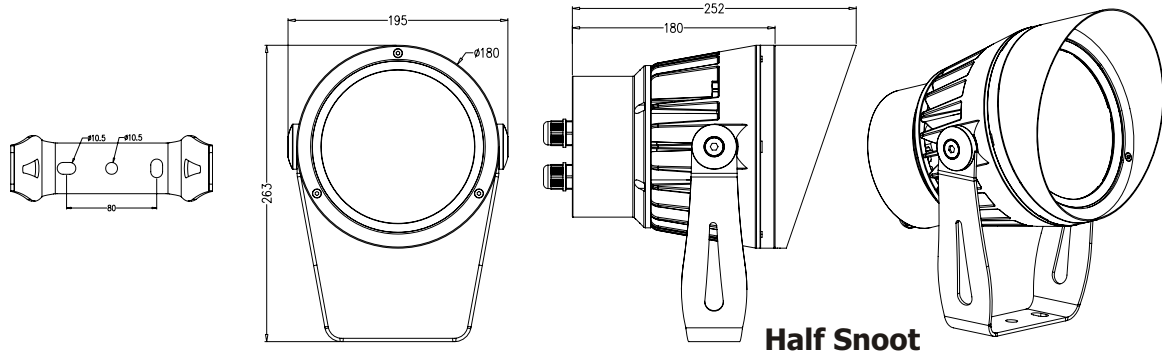

**YK-GS416**

**► SPECIFICATION**

<b>COLOR RANGE</b>	RGBA/RGBW(WW)/RGBW(CW)/RGB/DW/White (White=2400K, 2700K, 3000K, 3500K, 4000K, 5000K, 6000K)
<b>SOURCE LIFE</b>	50,000 hours at 70% lumen maintenance at 25degC
<b>LED TYPE</b>	High Power LEDs
<b>LIGHT SOURCE</b>	7pcs
<b>BEAM ANGLE</b>	5deg(only for white) 10deg/25deg/40deg/20x40deg/10x35deg/ 10x60deg/30x60deg available
<b>POWER CONSUMPTION</b>	40~72W
<b>FLEX LUMINOUS</b>	1798lm (RGBW @10deg); 4201lm (3000K @10x35deg)
<b>CRI</b>	Above 82(can be 92 upon the customized request)
<b>CONNECTION</b>	6-Pin AC/DMX cable in and cable out with IP connectors for daisy chain
<b>CONTROLLED</b>	AC100~240V Input, Integrated PSU & DMX/RDM control & addressed by RDM Tester or DALI dimmable or 0~10 dimmable
<b>LISTING</b>	CE/SAA/C-TICK(RCM)/LM79/TM-21/IP66
<b>IK RATING</b>	IK 07
<b>HOUSING MATERIAL</b>	Die-casting aluminum(black:RAL9005/grey:RAL80147/red:RAL3005)
<b>STORAGE TEMP.</b>	-40degC~+80degC
<b>OPERATING TEMP.</b>	-20degC~+60degC
<b>DIMENSIONS</b>	Dia.195mmx263mm(H) with yoke system
<b>WEIGHT</b>	5Kgs
<b>ACCESSORIES</b>	Half/Full snoot/Crossed louver/Suspension rod(separately ordered)

**► DIMENSIONS**

► **DIMENSIONS**

**Crossed Louver**