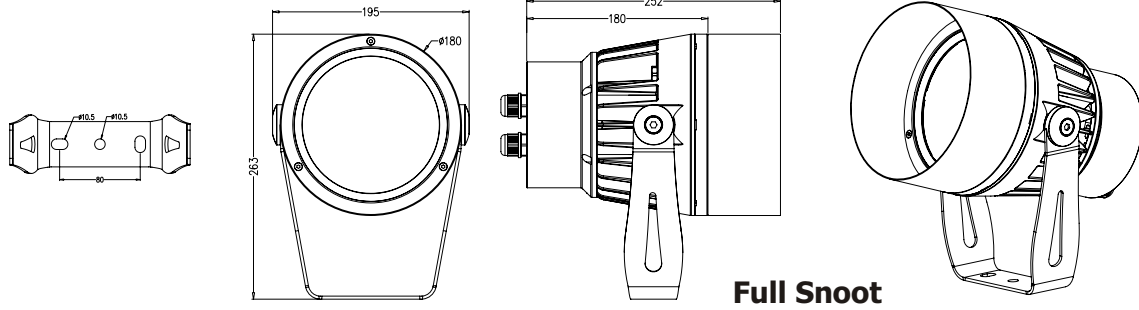

**YK-GS416**

**► SPECIFICATION**

<b>COLOR RANGE</b>	RGBA/RGBW(WW)/RGBW(CW)/RGB/DW/White (White=2400K, 2700K, 3000K, 3500K, 4000K, 5000K, 6000K)
<b>SOURCE LIFE</b>	50,000 hours at 70% lumen maintenance at 25degC
<b>LED TYPE</b>	High Power LEDs
<b>LIGHT SOURCE</b>	7pcs
<b>BEAM ANGLE</b>	5deg(only for white) 10deg/25deg/40deg/20x40deg/10x35deg/ 10x60deg/30x60deg available
<b>POWER CONSUMPTION</b>	40~72W
<b>FLEX LUMINOUS</b>	1798lm (RGBW @10deg); 4201lm (3000K @10x35deg)
<b>CRI</b>	Above 82(can be 92 upon the customized request)
<b>CONNECTION</b>	6-Pin AC/DMX cable in and cable out with IP connectors for daisy chain
<b>CONTROLLED</b>	AC100~240V Input, Integrated PSU & DMX/RDM control & addressed by RDM Tester or DALI dimmable or 0~10 dimmable
<b>LISTING</b>	CE/SAA/C-TICK(RCM)/LM79/TM-21/IP66
<b>IK RATING</b>	IK 07
<b>HOUSING MATERIAL</b>	Die-casting aluminum(black:RAL9005/grey:RAL80147/red:RAL3005)
<b>STORAGE TEMP.</b>	-40degC~+80degC
<b>OPERATING TEMP.</b>	-20degC~+60degC
<b>DIMENSIONS</b>	Dia.195mmx263mm(H) with yoke system
<b>WEIGHT</b>	5Kgs
<b>ACCESSORIES</b>	Half/Full snoot/Crossed louver/Suspension rod(separately ordered)

**► DIMENSIONS**

► **DIMENSIONS**

**Crossed Louver**