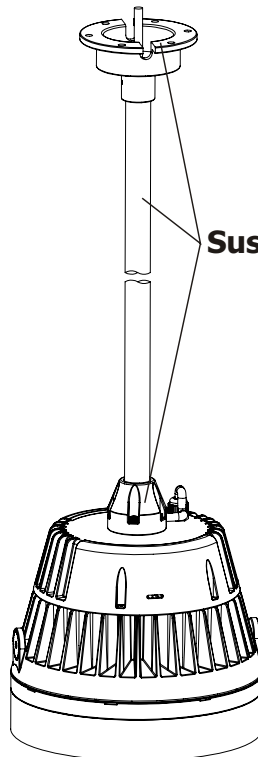

**YK-GS417**

**SPECIFICATION**

<b>COLOR RANGE</b>	RGBA/RGBW(WW)/RGBW(CW)/RGB/DW/White (White=2400K, 2700K, 3000K, 3500K, 4000K, 5000K, 6000K)
<b>SOURCE LIFE</b>	50,000 hours at 70% lumen maintenance at 25degC
<b>LED TYPE</b>	High Power LEDs
<b>LIGHT SOURCE</b>	15pcs
<b>BEAM ANGLE</b>	5deg(only for white) 10deg/25deg/40deg/20x40deg/10x35deg/ 10x60deg/30x60deg available
<b>POWER CONSUMPTION</b>	80~140W
<b>FLEX LUMINOUS</b>	4391lm (RGBW @10deg); 8778lm (3000K @10x35deg)
<b>CRI</b>	Above 82(can be 92 upon the customized request)
<b>CONNECTION</b>	6-Pin AC/DMX cable in and cable out with IP connectors for daisy chain
<b>CONTROLLED</b>	AC100~240V Input, Integrated PSU & DMX/RDM control & addressed by RDM Tester or DALI dimmable or 0~10 dimmable
<b>LISTING</b>	CE/SAA/C-TICK(RCM)/LM79/TM-21/IP66
<b>IK RATING</b>	IK 07
<b>HOUSING MATERIAL</b>	Die-casting aluminum(black:RAL9005/grey:RAL80147/red:RAL3005)
<b>STORAGE TEMP.</b>	-40degC~+80degC
<b>OPERATING TEMP.</b>	-20degC~+60degC
<b>DIMENSIONS</b>	Dia.315mmx358mm(H) with yoke system
<b>WEIGHT</b>	11Kgs
<b>ACCESSORIES</b>	Half/Full snoot/Crossed louver/Suspension rod(separately ordered)

**DIMENSIONS**

**DIMENSIONS**

**Full Snout**

**Half Snout**

**Crossed Louver**

**Suspension Rod System**