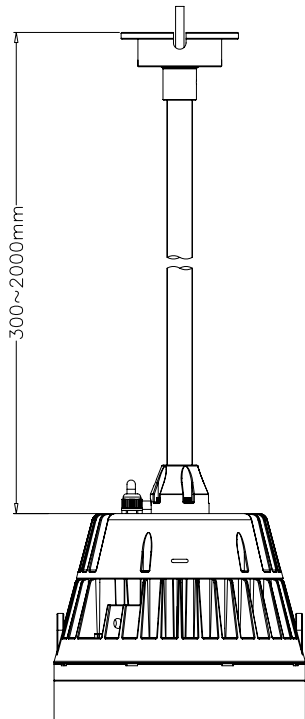

**YK-GS417**

**SPECIFICATION**

<b>COLOR RANGE</b>	RGBA/RGBW(WW)/RGBW(CW)/RGB/DW/White (White=2400K, 2700K, 3000K, 3500K, 4000K, 5000K, 6000K)
<b>SOURCE LIFE</b>	50,000 hours at 70% lumen maintenance at 25degC
<b>LED TYPE</b>	High Power LEDs
<b>LIGHT SOURCE</b>	15pcs
<b>BEAM ANGLE</b>	5deg(only for white) 10deg/25deg/40deg/20x40deg/10x35deg/ 10x60deg/30x60deg available
<b>POWER CONSUMPTION</b>	80~140W
<b>FLEX LUMINOUS</b>	4391lm (RGBW @10deg); 8778lm (3000K @10x35deg)
<b>CRI</b>	Above 82(can be 92 upon the customized request)
<b>CONNECTION</b>	6-Pin AC/DMX cable in and cable out with IP connectors for daisy chain
<b>CONTROLLED</b>	AC100~240V Input, Integrated PSU & DMX/RDM control & addressed by RDM Tester or DALI dimmable or 0~10 dimmable
<b>LISTING</b>	CE/SAA/C-TICK(RCM)/LM79/TM-21/IP66
<b>IK RATING</b>	IK 07
<b>HOUSING MATERIAL</b>	Die-casting aluminum(black:RAL9005/grey:RAL80147/red:RAL3005)
<b>STORAGE TEMP.</b>	-40degC~+80degC
<b>OPERATING TEMP.</b>	-20degC~+60degC
<b>DIMENSIONS</b>	Dia.315mmx358mm(H) with yoke system
<b>WEIGHT</b>	11Kgs
<b>ACCESSORIES</b>	Half/Full snoot/Crossed louver/Suspension rod(separately ordered)

**DIMENSIONS**

**DIMENSIONS**

**Full Snout**

**Half Snout**

**Crossed Louver**

**Suspension Rod System**