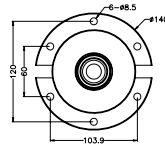

**YK-GS417**

**SPECIFICATION**

<b>COLOR RANGE</b>	RGBA/RGBW(WW)/RGBW(CW)/RGB/DW/White (White=2400K, 2700K, 3000K, 3500K, 4000K, 5000K, 6000K)
<b>SOURCE LIFE</b>	50,000 hours at 70% lumen maintenance at 25degC
<b>LED TYPE</b>	High Power LEDs
<b>LIGHT SOURCE</b>	15pcs
<b>BEAM ANGLE</b>	5deg(only for white) 10deg/25deg/40deg/20x40deg/10x35deg/ 10x60deg/30x60deg available
<b>POWER CONSUMPTION</b>	80~140W
<b>FLEX LUMINOUS</b>	4391lm (RGBW @10deg); 8778lm (3000K @10x35deg)
<b>CRI</b>	Above 82(can be 92 upon the customized request)
<b>CONNECTION</b>	6-Pin AC/DMX cable in and cable out with IP connectors for daisy chain
<b>CONTROLLED</b>	AC100~240V Input, Integrated PSU & DMX/RDM control & addressed by RDM Tester or DALI dimmable or 0~10 dimmable
<b>LISTING</b>	CE/SAA/C-TICK(RCM)/LM79/TM-21/IP66
<b>IK RATING</b>	IK 07
<b>HOUSING MATERIAL</b>	Die-casting aluminum(black:RAL9005/grey:RAL80147/red:RAL3005)
<b>STORAGE TEMP.</b>	-40degC~+80degC
<b>OPERATING TEMP.</b>	-20degC~+60degC
<b>DIMENSIONS</b>	Dia.315mmx358mm(H) with yoke system
<b>WEIGHT</b>	11Kgs
<b>ACCESSORIES</b>	Half/Full snoot/Crossed louver/Suspension rod(separately ordered)

**DIMENSIONS**

**DIMENSIONS**

**Full Snout**

**Half Snout**

**Crossed Louver**

**Suspension Rod System**