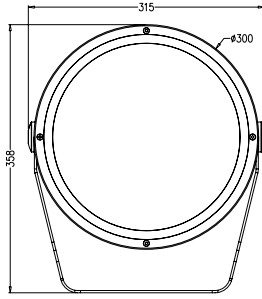

**YK-GS417**

**SPECIFICATION**

<b>COLOR RANGE</b>	RGBA/RGBW(WW)/RGBW(CW)/RGB/DW/White (White=2400K, 2700K, 3000K, 3500K, 4000K, 5000K, 6000K)
<b>SOURCE LIFE</b>	50,000 hours at 70% lumen maintenance at 25degC
<b>LED TYPE</b>	High Power LEDs
<b>LIGHT SOURCE</b>	15pcs
<b>BEAM ANGLE</b>	5deg(only for white) 10deg/25deg/40deg/20x40deg/10x35deg/ 10x60deg/30x60deg available
<b>POWER CONSUMPTION</b>	80~140W
<b>FLEX LUMINOUS</b>	4391lm (RGBW @10deg); 8778lm (3000K @10x35deg)
<b>CRI</b>	Above 82(can be 92 upon the customized request)
<b>CONNECTION</b>	6-Pin AC/DMX cable in and cable out with IP connectors for daisy chain
<b>CONTROLLED</b>	AC100~240V Input, Integrated PSU & DMX/RDM control & addressed by RDM Tester or DALI dimmable or 0~10 dimmable
<b>LISTING</b>	CE/SAA/C-TICK(RCM)/LM79/TM-21/IP66
<b>IK RATING</b>	IK 07
<b>HOUSING MATERIAL</b>	Die-casting aluminum(black:RAL9005/grey:RAL80147/red:RAL3005)
<b>STORAGE TEMP.</b>	-40degC~+80degC
<b>OPERATING TEMP.</b>	-20degC~+60degC
<b>DIMENSIONS</b>	Dia.315mmx358mm(H) with yoke system
<b>WEIGHT</b>	11Kgs
<b>ACCESSORIES</b>	Half/Full snoot/Crossed louver/Suspension rod(separately ordered)

**DIMENSIONS**

**DIMENSIONS**

**Full Snout**

**Half Snout**

**Crossed Louver**

**Suspension Rod System**