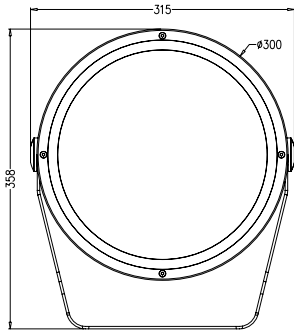

**YK-GS417**

**SPECIFICATION**

<b>COLOR RANGE</b>	RGBA/RGBW(WW)/RGBW(CW)/RGB/DW/White (White=2400K, 2700K, 3000K, 3500K, 4000K, 5000K, 6000K)
<b>SOURCE LIFE</b>	50,000 hours at 70% lumen maintenance at 25degC
<b>LED TYPE</b>	High Power LEDs
<b>LIGHT SOURCE</b>	15pcs
<b>BEAM ANGLE</b>	5deg(only for white) 10deg/25deg/40deg/20x40deg/10x35deg/ 10x60deg/30x60deg available
<b>POWER CONSUMPTION</b>	80~140W
<b>FLEX LUMINOUS</b>	4391lm (RGBW @10deg); 8778lm (3000K @10x35deg)
<b>CRI</b>	Above 82(can be 92 upon the customized request)
<b>CONNECTION</b>	6-Pin AC/DMX cable in and cable out with IP connectors for daisy chain
<b>CONTROLLED</b>	AC100~240V Input, Integrated PSU & DMX/RDM control & addressed by RDM Tester or DALI dimmable or 0~10 dimmable
<b>LISTING</b>	CE/SAA/C-TICK(RCM)/LM79/TM-21/IP66
<b>IK RATING</b>	IK 07
<b>HOUSING MATERIAL</b>	Die-casting aluminum(black:RAL9005/grey:RAL80147/red:RAL3005)
<b>STORAGE TEMP.</b>	-40degC~+80degC
<b>OPERATING TEMP.</b>	-20degC~+60degC
<b>DIMENSIONS</b>	Dia.315mmx358mm(H) with yoke system
<b>WEIGHT</b>	11Kgs
<b>ACCESSORIES</b>	Half/Full snoot/Crossed louver/Suspension rod(separately ordered)

**DIMENSIONS**

**DIMENSIONS**

**Full Snout**

**Half Snout**

**Crossed Louver**

**Suspension Rod System**