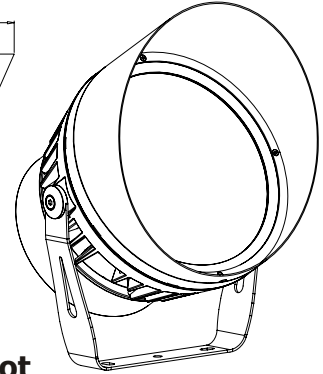

**YK-GS417**

**SPECIFICATION**

<b>COLOR RANGE</b>	RGBA/RGBW(WW)/RGBW(CW)/RGB/DW/White (White=2400K, 2700K, 3000K, 3500K, 4000K, 5000K, 6000K)
<b>SOURCE LIFE</b>	50,000 hours at 70% lumen maintenance at 25degC
<b>LED TYPE</b>	High Power LEDs
<b>LIGHT SOURCE</b>	15pcs
<b>BEAM ANGLE</b>	5deg(only for white) 10deg/25deg/40deg/20x40deg/10x35deg/ 10x60deg/30x60deg available
<b>POWER CONSUMPTION</b>	80~140W
<b>FLEX LUMINOUS</b>	4391lm (RGBW @10deg); 8778lm (3000K @10x35deg)
<b>CRI</b>	Above 82(can be 92 upon the customized request)
<b>CONNECTION</b>	6-Pin AC/DMX cable in and cable out with IP connectors for daisy chain
<b>CONTROLLED</b>	AC100~240V Input, Integrated PSU & DMX/RDM control & addressed by RDM Tester or DALI dimmable or 0~10 dimmable
<b>LISTING</b>	CE/SAA/C-TICK(RCM)/LM79/TM-21/IP66
<b>IK RATING</b>	IK 07
<b>HOUSING MATERIAL</b>	Die-casting aluminum(black:RAL9005/grey:RAL80147/red:RAL3005)
<b>STORAGE TEMP.</b>	-40degC~+80degC
<b>OPERATING TEMP.</b>	-20degC~+60degC
<b>DIMENSIONS</b>	Dia.315mmx358mm(H) with yoke system
<b>WEIGHT</b>	11Kgs
<b>ACCESSORIES</b>	Half/Full snoot/Crossed louver/Suspension rod(separately ordered)

**DIMENSIONS**

**DIMENSIONS**

**Full Snout**

**Half Snout**

**Crossed Louver**

**Suspension Rod System**