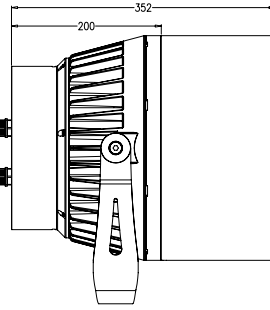

**YK-GS417**

**SPECIFICATION**

<b>COLOR RANGE</b>	RGBA/RGBW(WW)/RGBW(CW)/RGB/DW/White (White=2400K, 2700K, 3000K, 3500K, 4000K, 5000K, 6000K)
<b>SOURCE LIFE</b>	50,000 hours at 70% lumen maintenance at 25degC
<b>LED TYPE</b>	High Power LEDs
<b>LIGHT SOURCE</b>	15pcs
<b>BEAM ANGLE</b>	5deg(only for white) 10deg/25deg/40deg/20x40deg/10x35deg/ 10x60deg/30x60deg available
<b>POWER CONSUMPTION</b>	80~140W
<b>FLEX LUMINOUS</b>	4391lm (RGBW @10deg); 8778lm (3000K @10x35deg)
<b>CRI</b>	Above 82(can be 92 upon the customized request)
<b>CONNECTION</b>	6-Pin AC/DMX cable in and cable out with IP connectors for daisy chain
<b>CONTROLLED</b>	AC100~240V Input, Integrated PSU & DMX/RDM control & addressed by RDM Tester or DALI dimmable or 0~10 dimmable
<b>LISTING</b>	CE/SAA/C-TICK(RCM)/LM79/TM-21/IP66
<b>IK RATING</b>	IK 07
<b>HOUSING MATERIAL</b>	Die-casting aluminum(black:RAL9005/grey:RAL80147/red:RAL3005)
<b>STORAGE TEMP.</b>	-40degC~+80degC
<b>OPERATING TEMP.</b>	-20degC~+60degC
<b>DIMENSIONS</b>	Dia.315mmx358mm(H) with yoke system
<b>WEIGHT</b>	11Kgs
<b>ACCESSORIES</b>	Half/Full snoot/Crossed louver/Suspension rod(separately ordered)

**DIMENSIONS**

**DIMENSIONS**

**Full Snout**

**Half Snout**

**Crossed Louver**

**Suspension Rod System**