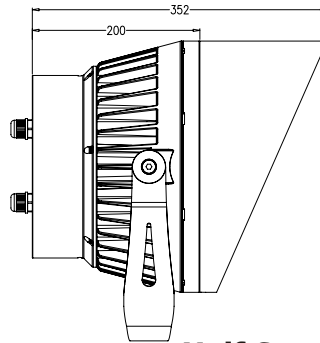

**YK-GS417**

**SPECIFICATION**

<b>COLOR RANGE</b>	RGBA/RGBW(WW)/RGBW(CW)/RGB/DW/White (White=2400K, 2700K, 3000K, 3500K, 4000K, 5000K, 6000K)
<b>SOURCE LIFE</b>	50,000 hours at 70% lumen maintenance at 25degC
<b>LED TYPE</b>	High Power LEDs
<b>LIGHT SOURCE</b>	15pcs
<b>BEAM ANGLE</b>	5deg(only for white) 10deg/25deg/40deg/20x40deg/10x35deg/ 10x60deg/30x60deg available
<b>POWER CONSUMPTION</b>	80~140W
<b>FLEX LUMINOUS</b>	4391lm (RGBW @10deg); 8778lm (3000K @10x35deg)
<b>CRI</b>	Above 82(can be 92 upon the customized request)
<b>CONNECTION</b>	6-Pin AC/DMX cable in and cable out with IP connectors for daisy chain
<b>CONTROLLED</b>	AC100~240V Input, Integrated PSU & DMX/RDM control & addressed by RDM Tester or DALI dimmable or 0~10 dimmable
<b>LISTING</b>	CE/SAA/C-TICK(RCM)/LM79/TM-21/IP66
<b>IK RATING</b>	IK 07
<b>HOUSING MATERIAL</b>	Die-casting aluminum(black:RAL9005/grey:RAL80147/red:RAL3005)
<b>STORAGE TEMP.</b>	-40degC~+80degC
<b>OPERATING TEMP.</b>	-20degC~+60degC
<b>DIMENSIONS</b>	Dia.315mmx358mm(H) with yoke system
<b>WEIGHT</b>	11Kgs
<b>ACCESSORIES</b>	Half/Full snoot/Crossed louver/Suspension rod(separately ordered)

**DIMENSIONS**

**DIMENSIONS**

**Full Snout**

**Half Snout**

**Crossed Louver**

**Suspension Rod System**