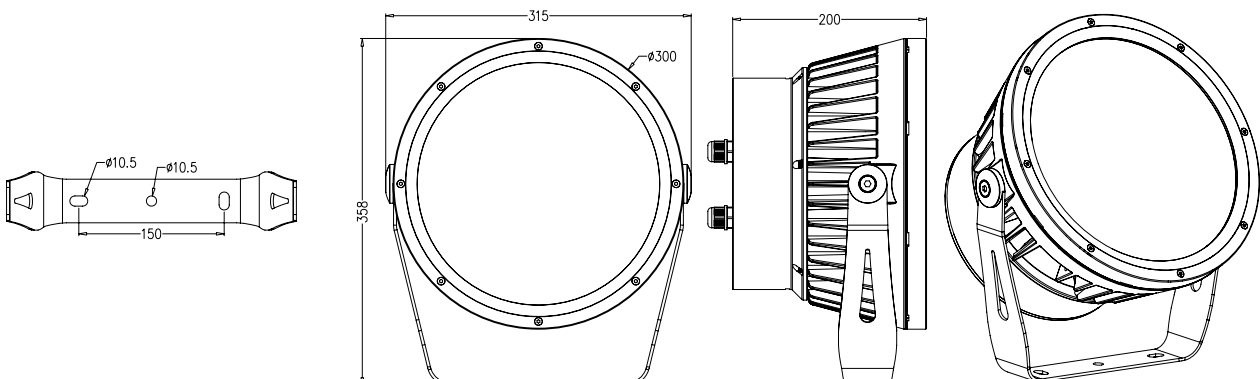

**YK-GS417**

**SPECIFICATION**

<b>COLOR RANGE</b>	RGBA/RGBW(WW)/RGBW(CW)/RGB/DW/White (White=2400K, 2700K, 3000K, 3500K, 4000K, 5000K, 6000K)
<b>SOURCE LIFE</b>	50,000 hours at 70% lumen maintenance at 25degC
<b>LED TYPE</b>	High Power LEDs
<b>LIGHT SOURCE</b>	15pcs
<b>BEAM ANGLE</b>	5deg(only for white) 10deg/25deg/40deg/20x40deg/10x35deg/ 10x60deg/30x60deg available
<b>POWER CONSUMPTION</b>	80~140W
<b>FLEX LUMINOUS</b>	4391lm (RGBW @10deg); 8778lm (3000K @10x35deg)
<b>CRI</b>	Above 82(can be 92 upon the customized request)
<b>CONNECTION</b>	6-Pin AC/DMX cable in and cable out with IP connectors for daisy chain
<b>CONTROLLED</b>	AC100~240V Input, Integrated PSU & DMX/RDM control & addressed by RDM Tester or DALI dimmable or 0~10 dimmable
<b>LISTING</b>	CE/SAA/C-TICK(RCM)/LM79/TM-21/IP66
<b>IK RATING</b>	IK 07
<b>HOUSING MATERIAL</b>	Die-casting aluminum(black:RAL9005/grey:RAL80147/red:RAL3005)
<b>STORAGE TEMP.</b>	-40degC~+80degC
<b>OPERATING TEMP.</b>	-20degC~+60degC
<b>DIMENSIONS</b>	Dia.315mmx358mm(H) with yoke system
<b>WEIGHT</b>	11Kgs
<b>ACCESSORIES</b>	Half/Full snoot/Crossed louver/Suspension rod(separately ordered)

**DIMENSIONS**

**DIMENSIONS**

**Full Snout**

**Half Snout**

**Crossed Louver**

**Suspension Rod System**